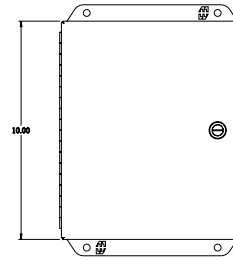

PART No. EJ1084

for more information visit
www.hammfg.com

Data subject to change without notice

Isometric drawing Not to Scale

TOP VIEW

ISOMETRIC VIEW

INNER PANEL

BACK VIEW

SIDE VIEW

FRONT VIEW

SIDE VIEW

BOTTOM VIEW