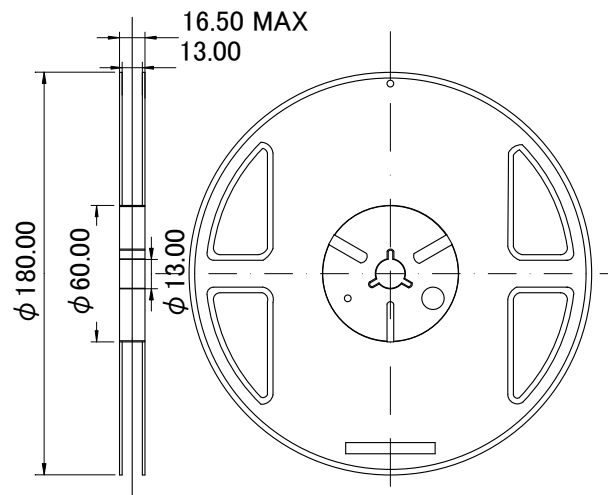

Package, Reel, Taping

SOT-89-5 (1,000pcs/reel)

Unit : mm

• Package

• Reel

• Taping