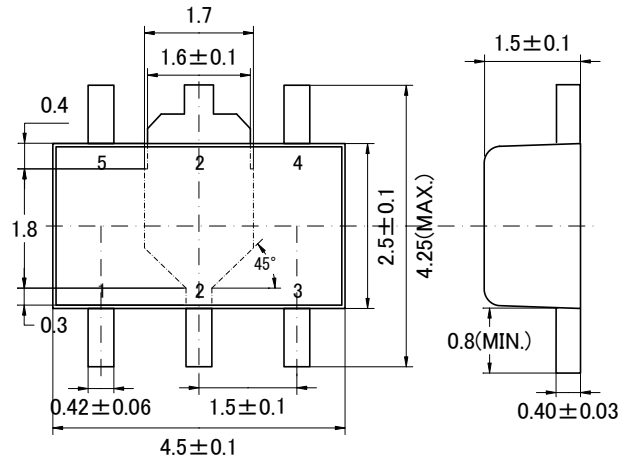

Package, Reel, Taping

SOT-89-5 (1,000pcs/reel)

Unit : mm

• Package