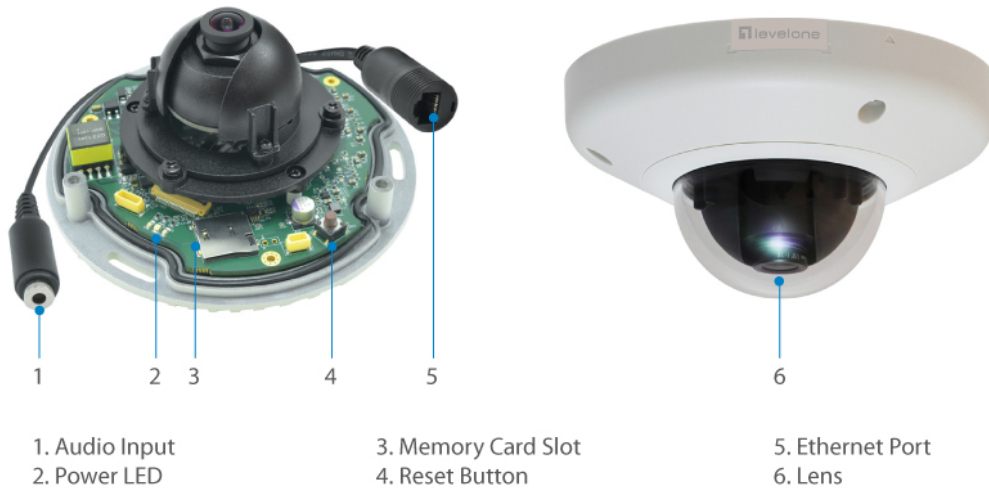

### Key Features

- 2MP 2MP Micro SDHC/SDXC 2MP
- 5-MP (2592 x 1944) 2MP
- Weatherproof IP68-rated with wide operating temperature (-20°C to 50°C) for harsh environments
- 2MP 2MP 2MP WDR(2MP 2MP) 2MP
- Vandal-proof IK10-rated housing
- Shockproof for rolling stock application
- 2MP: H.264/MJPEG
- Power support: PoE (IEEE 802.3af)
- 2MP 64-bit 2MP 2MP(OneSecure App 2MP)