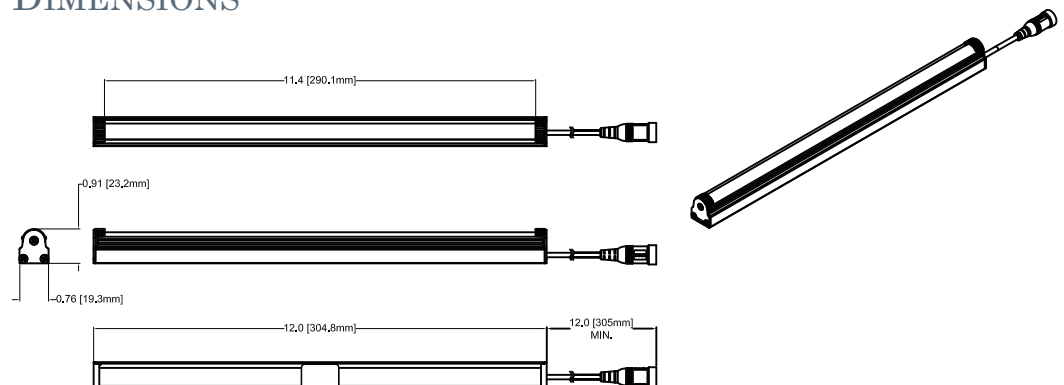

DIMENSIONS