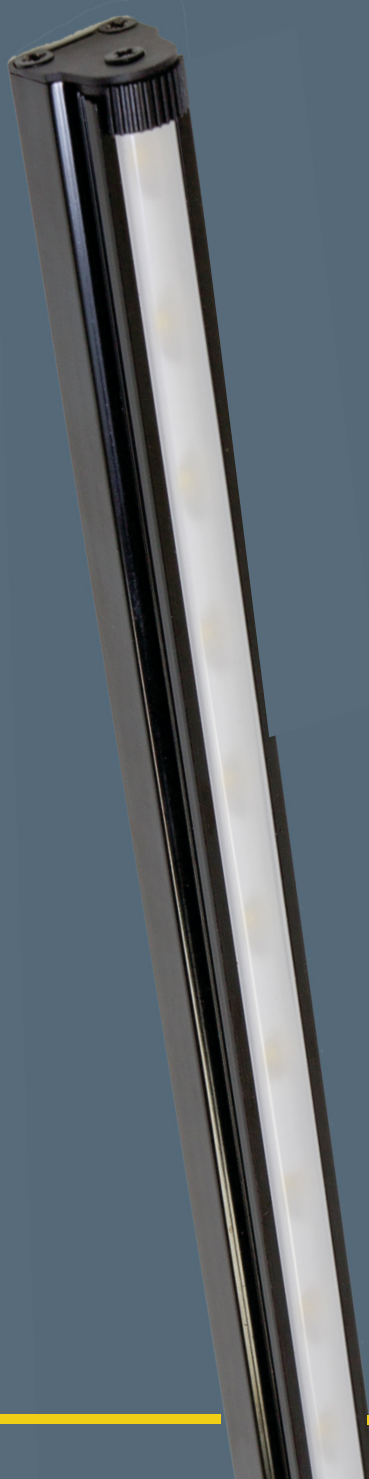

FEATURES:

- High Lumen Output
- Long Life
- Diffused Lens
- Mercury Free
- Directional Efficiency
- Lead Free
- Low Profile
- No UV

The Terrace features a durable extruded black aluminum housing and a diffused lens for maximized light output uniformity.

SPECIFICATIONS

Color Temperature	Lumen Output	Efficacy (lm/W)	Color Rendering Index (CRI)
Cool (C) - 6500K	475	75	70
Neutral (N) - 4500K	450	71	76
Warm (W) - 3000K	435	65	80

Rated Life:	50,000 hours
Beam Angle:	120°
Power Consumption:	7 Watts
Operating Temperature:	0° C ~+ 40° C
Voltage Input:	24VDC, Constant Voltage
Controls:	See Accessory SW-1001
Housing:	Extruded Aluminum, Black Polycarbonate Lens, Clear
Weight (g):	131
Dimensions:	W .76" (19.3mm) H .91" (23.2mm) L 12" (304.8mm) ** **not including mounts

DIMENSIONS

TERRACE SERIES

T2200 STANDARD (S)

ORDERING INFORMATION

Choose the option that best suits your needs and write its corresponding code on the appropriate line to form product code.

Model	Color	Type	Example
T2200	C - 6500K N - 4500K W - 3000K	S-Standard	T2200-C-S

All luminaires are easily customizable. Please contact us to inquire about customizing a luminaire to fill your needs.

Order power accessories as separate catalog numbers from the Accessories section below.
(Note: 2 mounting screws and double sided tape included for mounting of Standard luminaires)