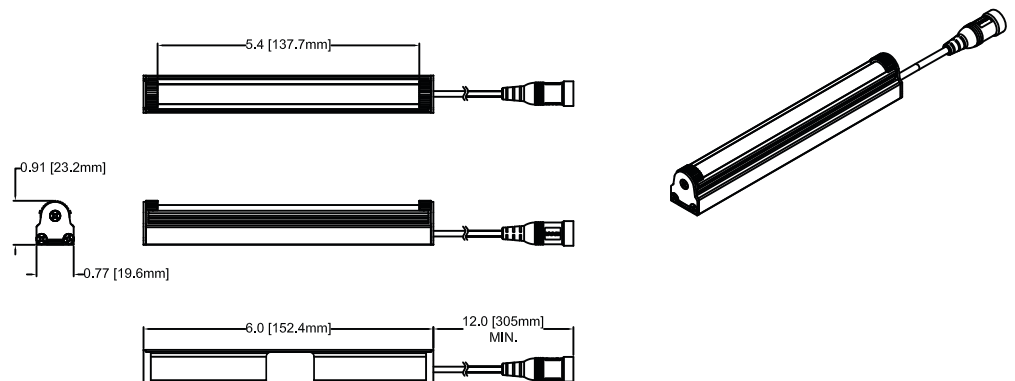

### SPECIFICATIONS

Color Temperature	Lumen Output	Efficacy (lm/W)	Color Rendering Index (CRI)
Cool (C) - 6500K	240	75	70
Neutral (N) - 4500K	225	71	76
Warm (W) - 3000K	220	65	80

Rated Life:	50,000 hours
Beam Angle:	120°
Power Consumption:	3.5 Watts
Operating Temperature:	0° C ~+ 40° C
Voltage Input:	24VDC, Constant Voltage
Controls:	See Accessory SW-1001
Housing:	Extruded Aluminum, Black Polycarbonate Lens, Clear
Weight (g):	65
Dimensions:	W .77" (19.6mm) H .91" (23.2mm) L 6" (152.4mm) ** **not including mounts

### DIMENSIONS