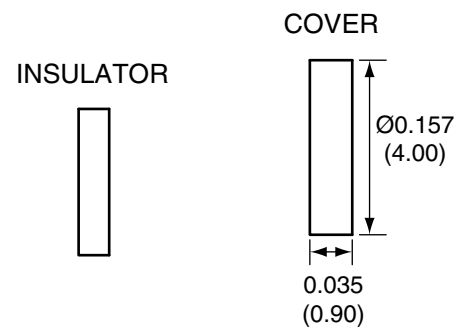

1		
Description	Material	Finish
Body	Brass	Gold
Socket	BE CU	Gold
Insulation	Teflon	Teflon
Crimp Ring	Brass	Gold
Snaps	BE CU	Gold
Insulator	Teflon	Teflon
Cover	Brass	Gold

**RECOMMENDED CABLE STRIPPING DIMENSIONS**

Title RP-MCX MALE RIGHT ANGLE CABLE END CRIMP FOR RG174 CABLE		CONNECTOR CITY 159 ORT LANE MERLIN, OR 97532 PH (541)-471-6256 FAX (541)-471-6251	
Part No. CONREVMCX012	Revision: 1.0	Date: 6/9/2006	Sheet 1 of 1
Dimensions: INCHES (mm)			