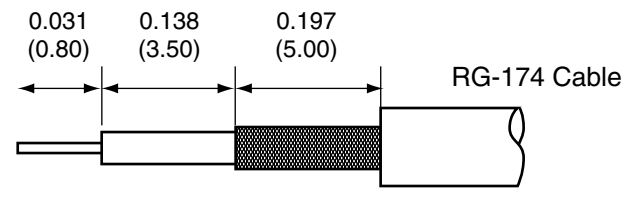

1		
Description	Material	Finish
Body	Brass	Gold
Socket	BE CU	Gold
Insulation	Teflon	Teflon
Crimp Ring	Brass	Gold
Snaps	BE CU	Gold
Insulator	Teflon	Teflon
Cover	Brass	Gold

**RECOMMENDED CABLE STRIPPING DIMENSIONS**

Title RP-MCX MALE RIGHT ANGLE CABLE END CRIMP FOR RG174 CABLE		CONNECTOR CITY 159 ORT LANE MERLIN, OR 97532 PH (541)-471-6256 FAX (541)-471-6251	
Part No. CONREVMCX012	Revision: 1.0	Date: 6/9/2006	Sheet 1 of 1
Dimensions: INCHES (mm)			