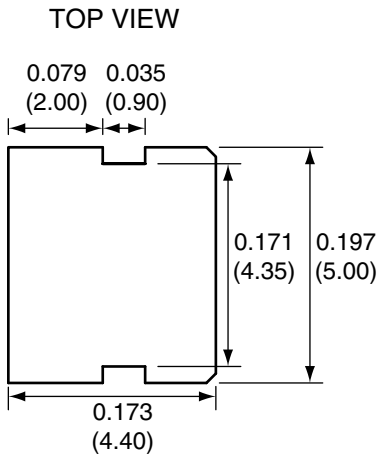

1		
Description	Material	Finish
Body	Brass	Gold
Socket	BE CU	Gold
Insulation	Teflon	Teflon
Crimp Ring	Brass	Gold
Snaps	BE CU	Gold
Insulator	Teflon	Teflon
Cover	Brass	Gold

**RECOMMENDED CABLE STRIPPING DIMENSIONS**

Title RP-MCX MALE RIGHT ANGLE CABLE END CRIMP FOR RG174 CABLE		CONNECTOR CITY 159 ORT LANE MERLIN, OR 97532 PH (541)-471-6256 FAX (541)-471-6251	
Part No. CONREVMCX012	Revision: 1.0	Date: 6/9/2006	Sheet 1 of 1
Dimensions: INCHES (mm)			