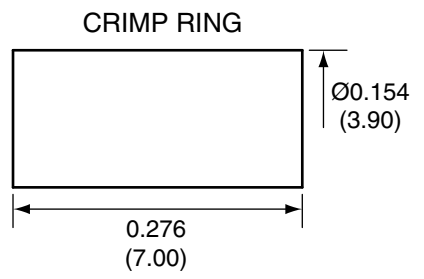

1		
Description	Material	Finish
Body	Brass	Gold
Socket	BE CU	Gold
Insulation	Teflon	Teflon
Crimp Ring	Brass	Gold
Snaps	BE CU	Gold
Insulator	Teflon	Teflon
Cover	Brass	Gold

**RECOMMENDED CABLE STRIPPING DIMENSIONS**

Title RP-MCX MALE RIGHT ANGLE CABLE END CRIMP FOR RG174 CABLE		CONNECTOR CITY 159 ORT LANE MERLIN, OR 97532 PH (541)-471-6256 FAX (541)-471-6251	
Part No. CONREVMCX012	Revision: 1.0	Date: 6/9/2006	Sheet 1 of 1
Dimensions: INCHES (mm)			