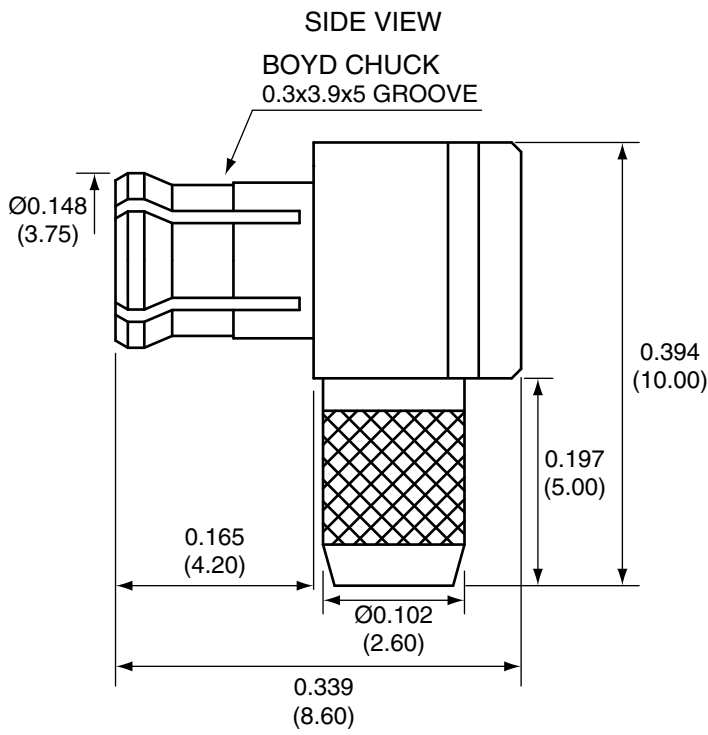

1		
Description	Material	Finish
Body	Brass	Gold
Socket	BE CU	Gold
Insulation	Teflon	Teflon
Crimp Ring	Brass	Gold
Snaps	BE CU	Gold
Insulator	Teflon	Teflon
Cover	Brass	Gold

**RECOMMENDED CABLE STRIPPING DIMENSIONS**

Title RP-MCX MALE RIGHT ANGLE CABLE END CRIMP FOR RG174 CABLE		CONNECTOR CITY 159 ORT LANE MERLIN, OR 97532 PH (541)-471-6256 FAX (541)-471-6251	
Part No. CONREVMCX012	Revision: 1.0	Date: 6/9/2006	Sheet 1 of 1
Dimensions: INCHES (mm)			