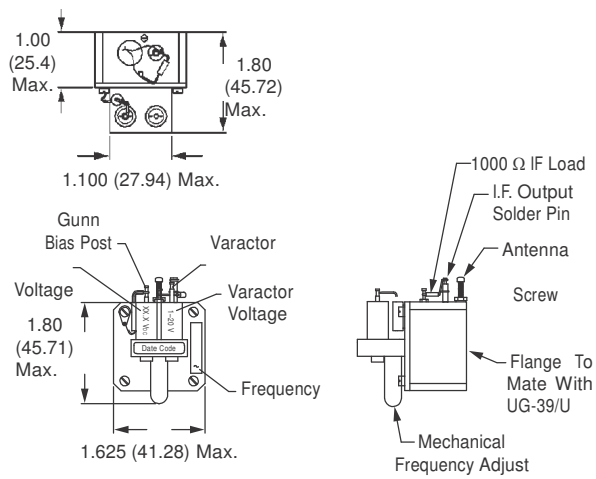

MO87127-1, 2, 3

Dimensions are in inches.