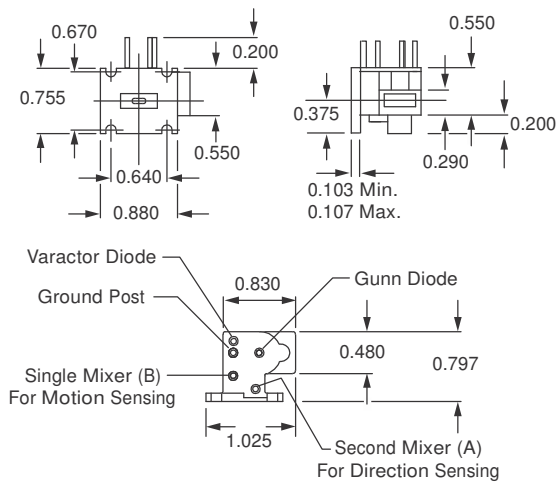

1. All X Band transceivers have built-in circulators.
 2. M09072 has dual IF output.
- Other frequencies and power levels available upon request.

Operating temperature is -30°C to +70°C.
Storage temperature is -40°C to +85°C.

MO87127-1, 2, 3

Dimensions are in inches.

MO87930, MO87849

Dimensions are in inches.

MO9071, MO9072

Dimensions are in inches.

MO9410-1, 2, 3

Dimensions are in inches.