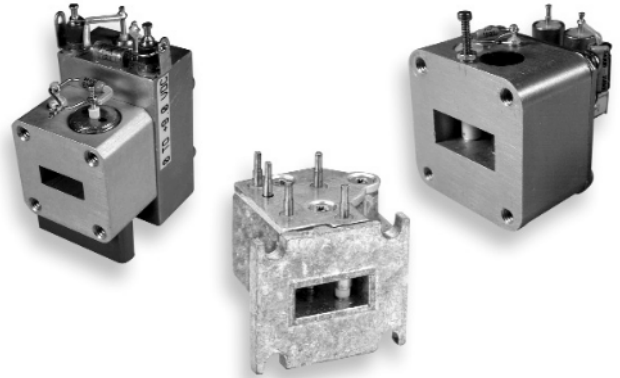

Features

- Electronic Frequency Control
- High Doppler Sensitivity Levels
- Low AM and FM Noise Levels
- Direction-of-Motion Sensing
- Compact Size
- Pulsed Transceivers Available

Applications

- FM Doppler Radar Systems
- Altimeters
- Police Radars
- Intrusion Alarm Systems
- Traffic Control Systems
- Automotive Collision Avoidance Systems

Description

Microsemi's voltage controlled transceivers provide affordable frequency-modulated microwave power at fixed frequencies. The varactor tuning of the transceiver permits carrier frequency modulation for ranging information. These are CW transceivers; pulsed microwave transceivers are available on request.