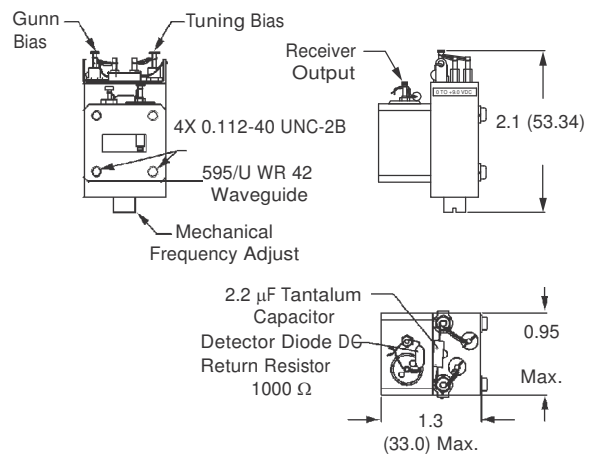

MO87930, MO87849

Dimensions are in inches.