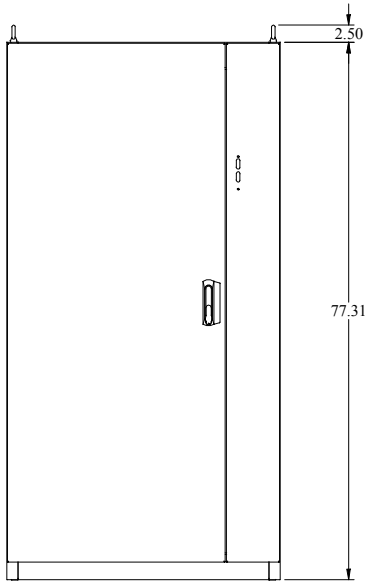

PART No. IFMD18106
 for more information visit
www.hammondmfg.com
Data subject to change without notice
 Isometric drawing Not to Scale

TOP VIEW

FRONT VIEW

FRONT DOOR REMOVED

LEFT SIDE VIEW

REAR VIEW

BOTTOM VIEW