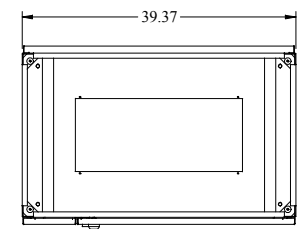

PART No. IFMD18106
 for more information visit
www.hammondmfg.com
Data subject to change without notice
 Isometric drawing Not to Scale

TOP VIEW

FRONT VIEW

FRONT DOOR REMOVED

LEFT SIDE VIEW

REAR VIEW

BOTTOM VIEW