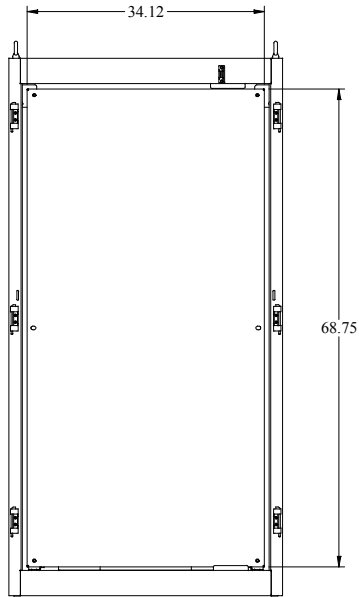

PART No. IFMD18106
 for more information visit
www.hammondmfg.com
Data subject to change without notice
 Isometric drawing Not to Scale

TOP VIEW

FRONT VIEW

FRONT DOOR REMOVED

LEFT SIDE VIEW

REAR VIEW

BOTTOM VIEW