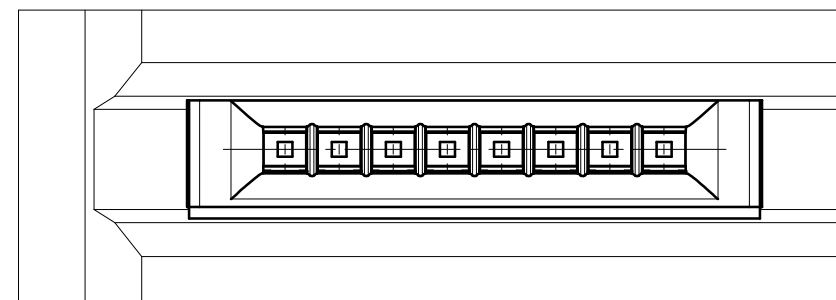

Abdeckung vorverrastet
cover loose mounted

Abdeckung verpresst
cover pressed on

Verpackt in Tray - tray packaging
Verpackungseinheit 77 Stück - packaging unit 77

Einzelheit X
detail X

Information: Codierung schwarz - Coding black	Tolerances  All Dimensions in mm	Scale	3:1
		Designation F 2,54 SRC-A, 8-polig	
All rights reserved. Only for Information. To ensure that this is the latest version of this drawing, please contact one of the ERNI companies before using.	Subject to modification without prior notice. Drawing will not be updated.	 www.ERNI.com	
		c Index	23.07.2015 Date
		Class	SRCBUG