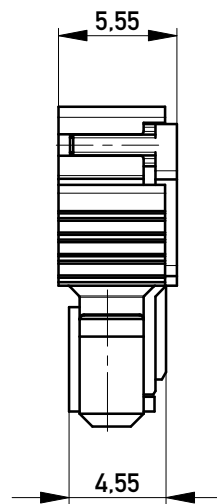

Abdeckung vorverrastet
cover loose mounted

Abdeckung verpresst
cover pressed on

Verpackt in Tray - tray packaging
Verpackungseinheit 77 Stück - packaging unit 77

Einzelheit X
detail X

Information: Codierung schwarz - Coding black	Tolerances  All Dimensions in mm	Scale	3:1
		Designation F 2,54 SRC-A, 8-polig	
All rights reserved. Only for Information. To ensure that this is the latest version of this drawing, please contact one of the ERNI companies before using.	Subject to modification without prior notice. Drawing will not be updated.	 www.ERNI.com	
		c Index	23.07.2015 Date
		Class	SRCBUG