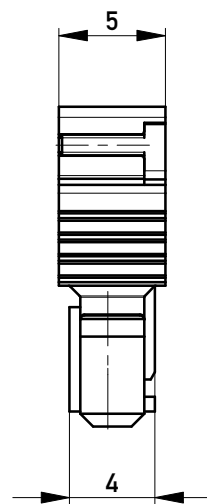

Abdeckung vorverrastet
cover loose mounted

Abdeckung verpresst
cover pressed on

Verpackt in Tray - tray packaging
Verpackungseinheit 77 Stück - packaging unit 77

Einzelheit X
detail X

Information: Codierung schwarz - Coding black	Tolerances  All Dimensions in mm	Scale	3:1
		Designation F 2,54 SRC-A, 8-polig	
All rights reserved. Only for Information. To ensure that this is the latest version of this drawing, please contact one of the ERNI companies before using.	Subject to modification without prior notice. Drawing will not be updated.	 www.ERNI.com	
		c Index	23.07.2015 Date
		Class	SRCBUG