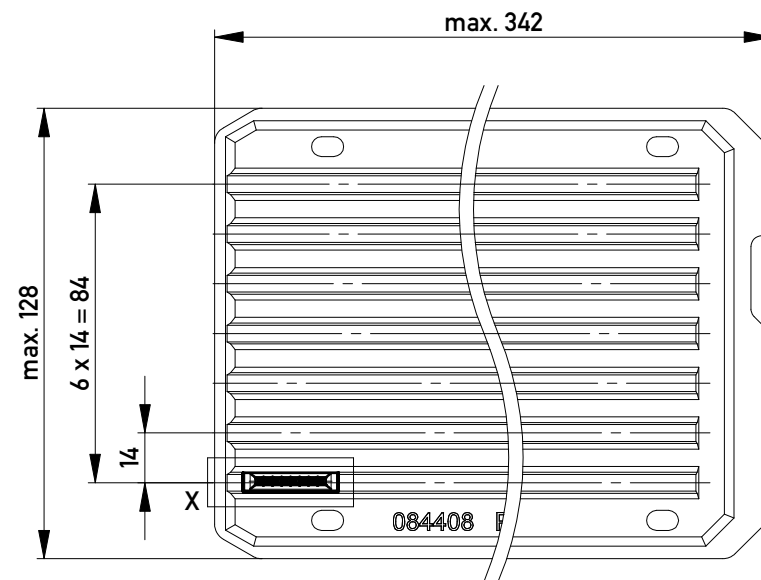

Abdeckung vorverrastet
cover loose mounted

Abdeckung verpresst
cover pressed on

Verpackt in Tray - tray packaging
Verpackungseinheit 77 Stück - packaging unit 77

Einzelheit X
detail X

Information: Codierung schwarz - Coding black	Tolerances  All Dimensions in mm	Scale	3:1
		Designation F 2,54 SRC-A, 8-polig	
All rights reserved. Only for Information. To ensure that this is the latest version of this drawing, please contact one of the ERNI companies before using.	Subject to modification without prior notice. Drawing will not be updated.	 www.ERNI.com	
		c Index	23.07.2015 Date
		Class	SRCBUG