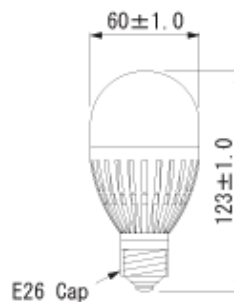

☰ Lightbulb Type LED Lamps

R-B15N1 Daylight White

8W Diffuse Type

| | |
|------------------------------|---------|
| Power Consumption | 8W |
| Luminous Flux | 640lm |
| Ra | 70 |
| Input Voltage | AC100V |
| Weight | 180g |
| Cap/Base | E26 |
| Illuminance (Directly Under) | 100lx |
| Lifespan | 40,000h |

*Dimming not supported.

External Dimensions (Unit: mm)

Property of light distribution

Seamless LED Lighting

- Lineup
- Installation Example

Wall Washers

- Lineup

Downlights